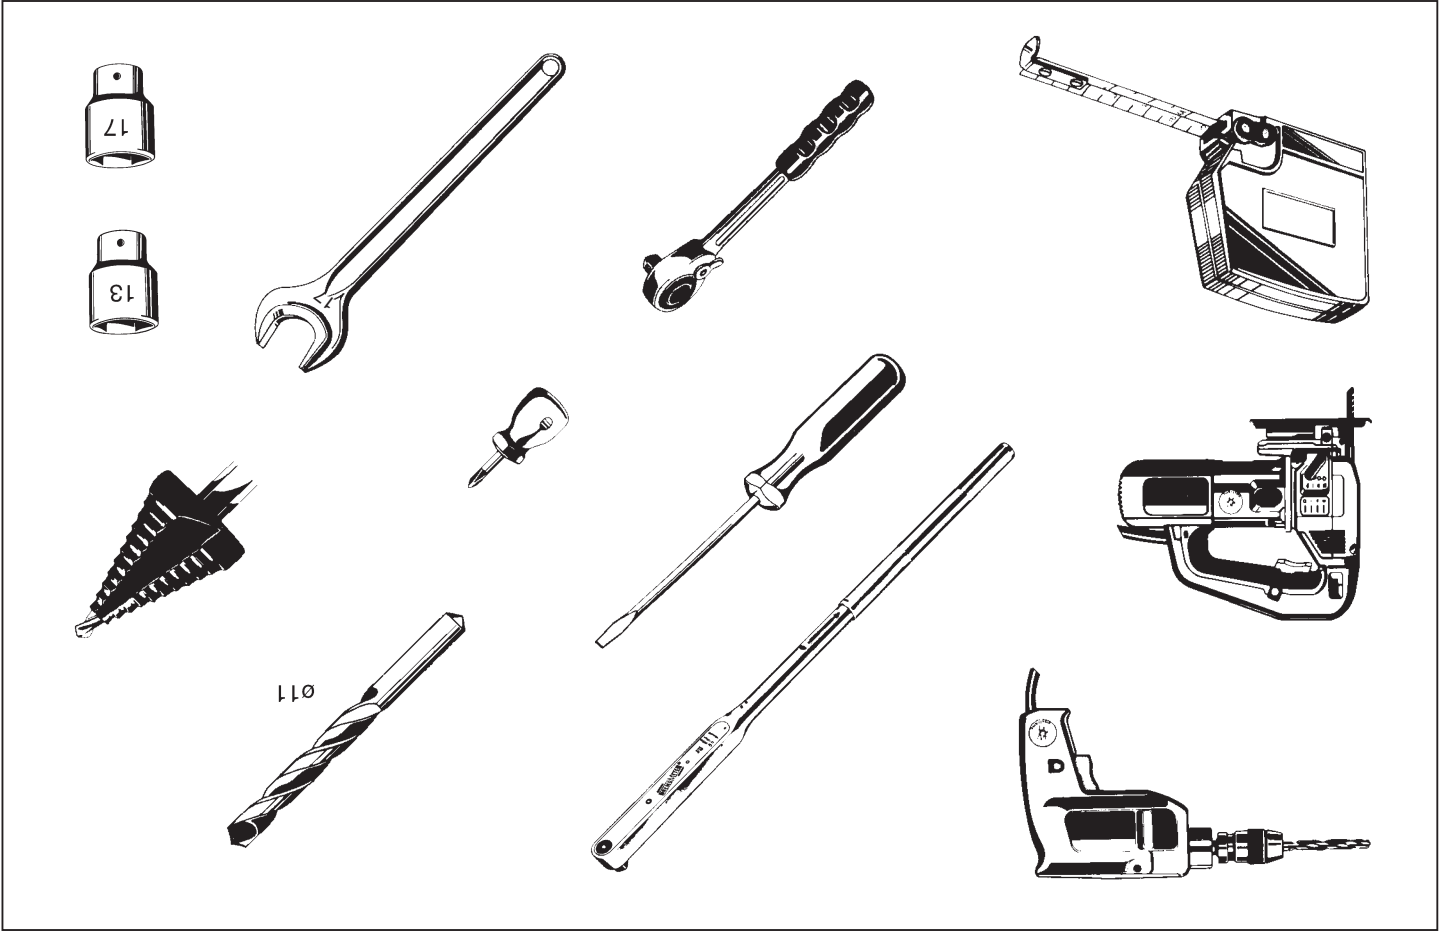

---

Fitting instructions

---

Make : Saab 900

---

HB; '93 -> / Coupé; '94 ->  
/ 9-3; 1998->

---

Type: 2244

---

Tested in accordance with ISO 3853

-  (1x) M8x30
-  (7x) M10x30
-  (2x) M10x40
-  (1x) M8 self-locking
-  (10x) M10
-  (1x) M8
-  (9x) M10
-  (2x) 40x6 L=40
-  (2x) 40x5 L=40

224470/16-08-2001/1

D=8,5 kN