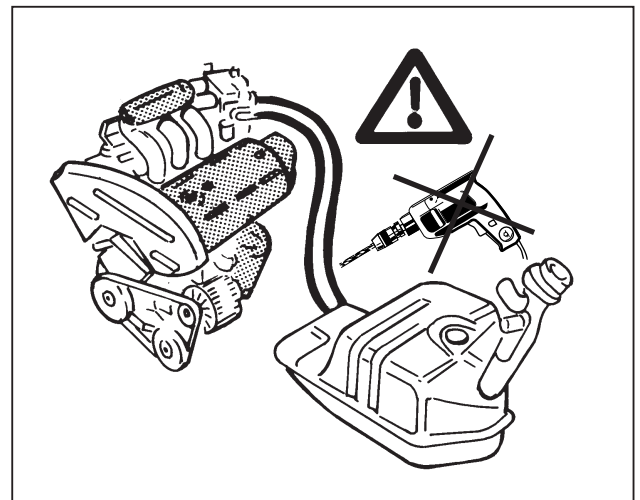

---

Tested in accordance with ISO 3853

-  (1x) M8x30
-  (7x) M10x30
-  (2x) M10x40
-  (1x) M8 self-locking
-  (10x) M10
-  (1x) M8
-  (9x) M10
-  (2x) 40x6 L=40
-  (2x) 40x5 L=40

224470/16-08-2001/1

D=8,5 kN