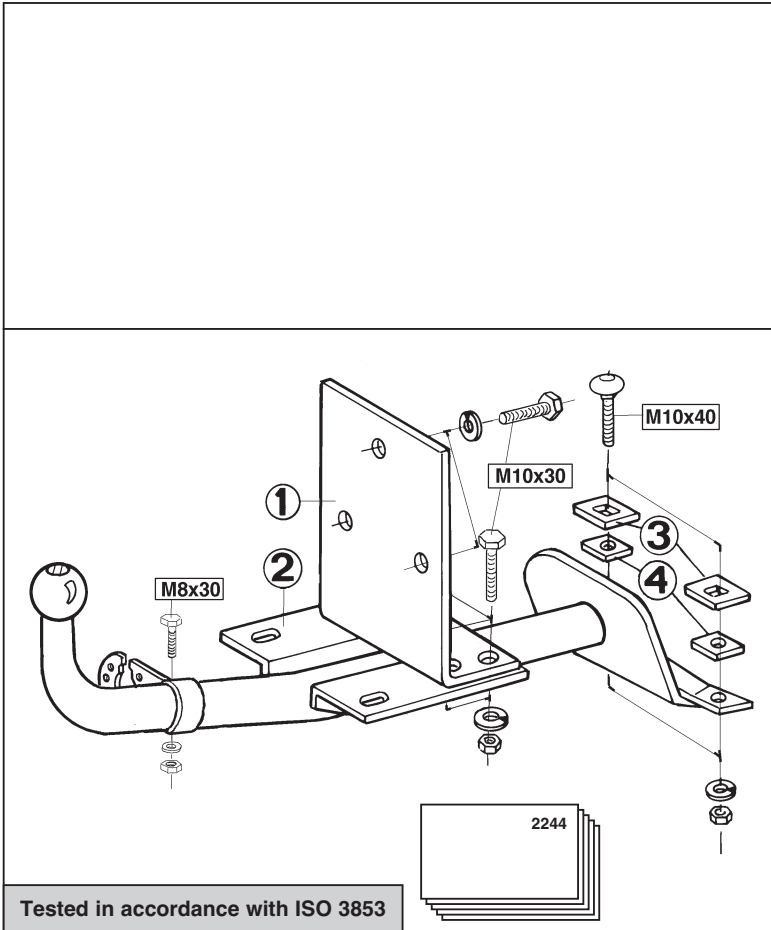

---

Fitting instructions

---

Make : Saab 900

---

HB; '93 -> / Coupé; '94 ->  
/ 9-3; 1998->

---

Type: 2244

---

Tested in accordance with ISO 3853

-  (1x) M8x30
-  (7x) M10x30
-  (2x) M10x40
-  (1x) M8 self-locking
-  (10x) M10
-  (1x) M8
-  (9x) M10
-  (2x) 40x6 L=40
-  (2x) 40x5 L=40

224470/16-08-2001/1

D=8,5 kN