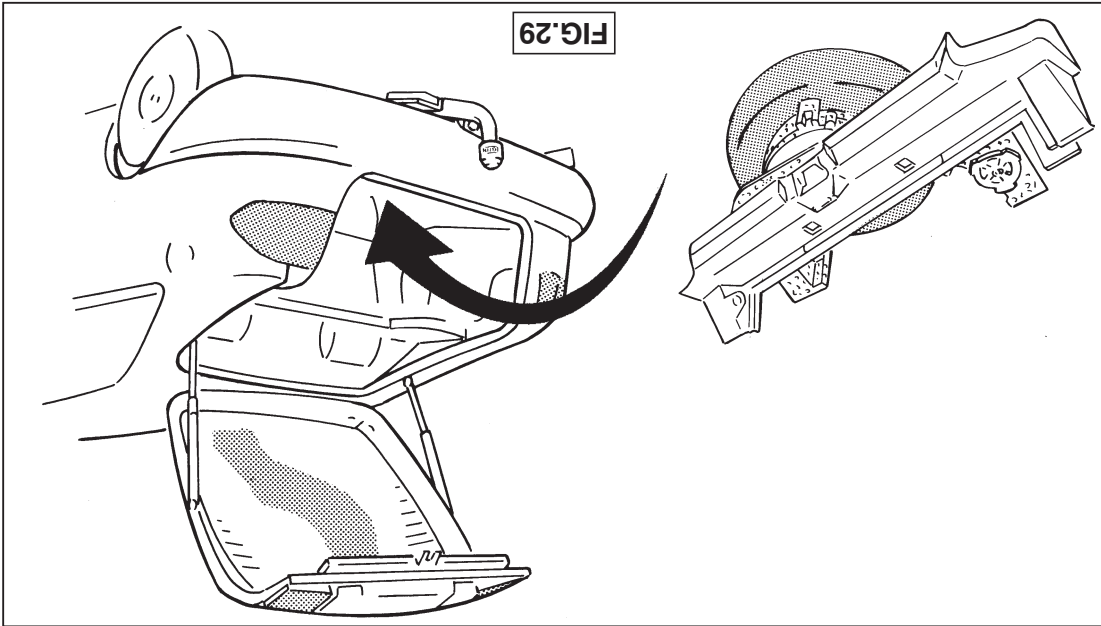

---

Fitting instructions

---

Make : Saab 900

---

HB; '93 -> / Coupé; '94 ->  
/ 9-3; 1998->

---

Type: 2244

---

Tested in accordance with ISO 3853

-  (1x) M8x30
-  (7x) M10x30
-  (2x) M10x40
-  (1x) M8 self-locking
-  (10x) M10
-  (1x) M8
-  (9x) M10
-  (2x) 40x6 L=40
-  (2x) 40x5 L=40

224470/16-08-2001/1

D=8,5 kN